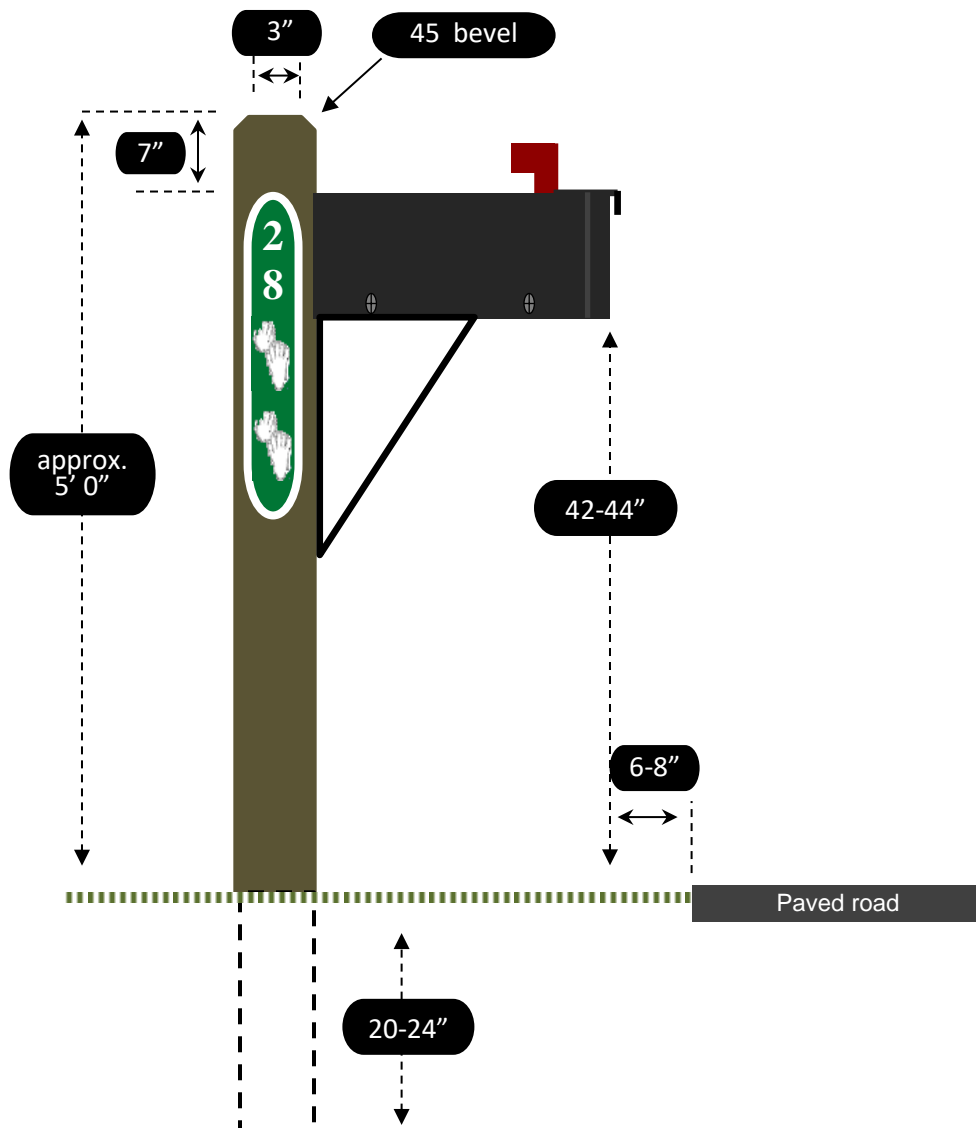

Mailbox & Post Standard

(for Sandstone, Stonecrest, Fieldstone, Centerstone, Windstone)

Components:

- black metal mailbox, T2 Large Size (11.0"H x 8.75"W x 22.875"D).
 - Lowes Gibraltar model# E1600B00, item# 807016,
 - Home Depot Gibraltar model# E1600B00, SKU# 438673
 - OR equivalent.
- 6' X 6' X 8' treated post
- wood number plate (2), sandblasted and painted (Sandstone specific)
- heavy duty black metal bracket (2)
 - Home Depot SKU #1002560709, black heavy duty shelf bracket 20 in. x 13 in.
 - Lowes Item #5129771, Project Source 19.5-in L x 1.16-in W x 13-in D Heavy Duty Black Shelf Bracket
 - OR equivalent. Amazon has equivalents also.
- treated wood base plate (mount to mailbox underside and to brackets. not shown)

Sandstone mailbox examples

Fieldstone – Raccoon foot

Centerstone & Stonecrest – Possum foot

Sandstone – Deer foot

Windstone – Turkey foot

Fieldstone

Centerstone
& Stonecrest

Sandstone

Windstone